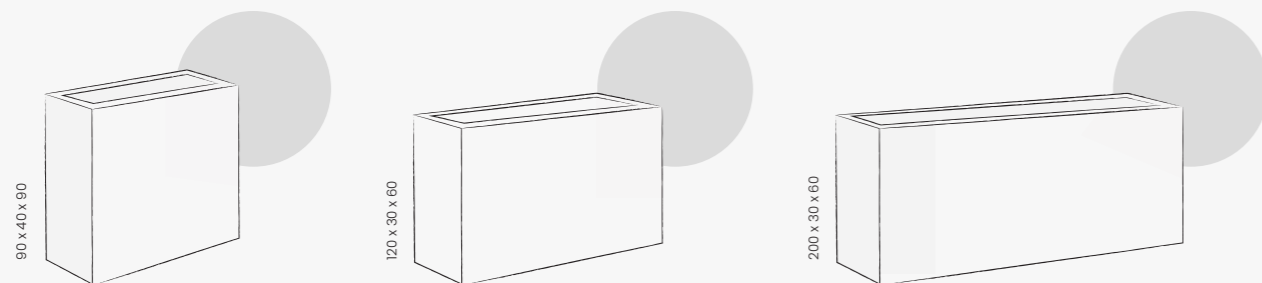

Did you know...

Our Stretto planters are not just stylish and modern but also cleverly designed! The angular shapes feature an inner layer of polystyrene, providing excellent insulation. This helps protect plant roots from both cold and heat, ensuring optimal growing conditions all year round!

The unique dimensions of a Stretto Divider: